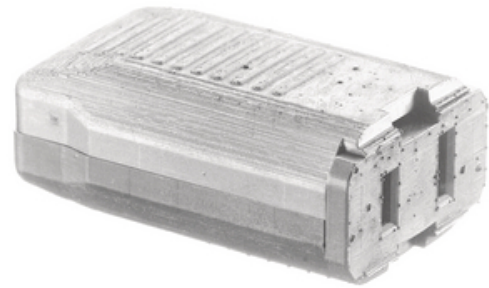

TradeSelect, Straight Blade, Female Connector, Zip Cord, Polarized, 15A 125V, 2-Pole 2-Wire Non-Grounding, 1-15R, White

By Bryant
Catalog # [RP102W](#)

TradeSelect, Straight Blade, Female Connector, Zip Cord, Polarized, 15A 125V, 2-Pole 2-Wire Non-Grounding, 1-15R, White

Application

Trade Select Residential Devices

General

Color	<ul style="list-style-type: none"> • Black • Noir
Environmental Conditions	Indoor Dry Unless Protected By Additional Means
Insulation	Insulated Body
Item Type	Standard
Material	Composite
Material - Mounting Hardware	Cord Mounted
Number Of Poles	2-Pole
Series	Plugs & Connectors
Temperature Rating	Maximum Continuous: 75° C; Minimum Continuous: -40° C w/o impact, -25° with impact.
Type	Connector
UPC	883778112539

Dimensions

Display Size	Standard
--------------	----------

Electrical Ratings

Amperage Rating	15 A
Connectivity	Screw Terminals
Current / Amperage Rating	15 A
Current Rating	15 A
Voltage Rating	125 VAC

Conductor Related

Product Assets

[Catalog Page - Bryant A-25 Catalog page](#)
[Catalogs - Bryant Full Line Catalog](#)

Related Products

[RT300I - Adapters, Residential Grade, Single to 3 Outlet, 15A 125V 2-Pole 3-Wire Grounding, Ivory](#)
[9053AB - Locking Devices, Locking Devices, Accessories, Straight Adapter, NEMA 3-Wire Male to 5-15R Female, 2-Pole 3-Wire Grounding, White](#)
[RP123PW - Plug, 15A 125V, 2W, POLAR ZIPCORDER, White](#)
[RP649 - TradeSelect, Straight Blade, Female Connector, 15A 125V, 2-Pole 2-Wire Non-Grounding, 1-15R, .40" Cord Diameter, White](#)
[RP123PI - Plug, 15A 125V, 2W, POLAR ZIPCORDER, Ivory](#)