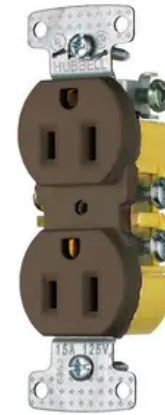

TradeSelect, Straight Blade Devices, Receptacles, Residential Grade, Duplex, 15A 125V, 2-Pole 3-Wire Grounding, 5-15R, Self Grounding, White

By Bryant
Catalog # RR15S

TradeSelect, Straight Blade Devices, Receptacles, Residential Grade, Duplex, 15A 125V, 2-Pole 3-Wire Grounding, 5-15R, Self Grounding, White

Features

- Smooth indented face appearance
- Multiple-drive Slot/Phillips/Robertson head screws
- Tough thermoplastic ultrasonically welded cover and base

Application

Residential Receptacles

Performance

- Environmental - Operating temperature - -20°C to 60°C
- Mechanical - Terminal - Terminal screws accepts up to #12 AWG, Push wire designed for #14 AWG solid copper wire only

General

Catalog Number	RR15S
Color	Brown
EU RoHS Indicator	Yes
Environmental Conditions	Indoor Dry Unless Protected By Additional Means
Item Type	Traditional Duplex
Material	Thermoplastic
Material - Mounting Hardware	Screw Mounting
Number Of Poles	2-Pole
Specifications	<ul style="list-style-type: none">• Material - Thermoplastic• Number of Poles - 2 Pole• Product Type - Receptacle• Receptacle Type - Duplex
UPC	883778100055

Dimensions

Display Size Standard Sized Product

Electrical Ratings

Amperage Rating	15 A
Connectivity	Push and Side Wire
Current / Amperage Rating	15 A
Current Rating	15 A
Phase	Single Phase
Voltage Rating	125 VAC
Voltage Rating Description	125 VAC
Wattage	1875