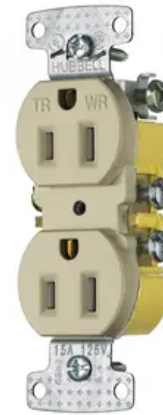

TradeSelect, Straight Blade Devices, Residential Grade, Receptacles, Weather and Tamper Resistant Duplex, 15A 125V, 5-15R

By Bryant
Catalog # RR15SIWRTR

TradeSelect, Straight Blade Devices, Residential Grade, Receptacles, Weather and Tamper Resistant Duplex, 15A 125V, 2-Pole 3-Wire Grounding, 5-15R, Self Grounding, Ivory

Application

- Residential Receptacles

Performance

- Environmental - Operating temperature - -20°C to 60°C
- Mechanical - Terminal - Terminal screws accepts up to #12 AWG, Push wire designed for #14 AWG solid copper wire only

General

Catalog Number	RR15SIWRTR
Color	Ivory
EU RoHS Indicator	No
Environmental Conditions	Weather Resistant
Item Type	Traditional Duplex
Material	Thermoplastic
Material - Mounting Hardware	Screw Mounting
Number Of Poles	2-Pole
Specifications	<ul style="list-style-type: none">Material - ThermoplasticNumber of Poles - 2 PoleProduct Type - ReceptacleReceptacle Type - Duplex
UPC	883778303036

Dimensions

Display Size	Standard Sized Product
--------------	------------------------

Electrical Ratings

Amperage Rating	15 A
Connectivity	Push and Side Wire
Current / Amperage Rating	15 A
Current Rating	15 A
Phase	Single Phase
Voltage Rating	125 VAC
Voltage Rating Description	125 VAC
Wattage	1875