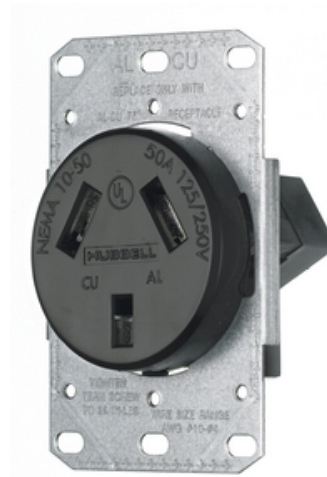

# TradeSelect, Straight Blade Devices, Residential Grade, Receptacles, Single, 50A 125/250V, 3-Pole 3-Wire Non- Grounding, 10-50R, Flush Mount, Black

By Bryant  
Catalog # [RR350F](#)

tradeSELECT® Straight Blade Residential Grade, Single, 50A 125/250V, 3-Pole 3-Wire Non-Grounding, 10-50R, Flush Mount

## General

Color	<ul style="list-style-type: none"><li>• Black</li><li>• Noir</li></ul>
Environmental Conditions	Indoor Dry Unless Protected By Additional Means
Material	Thermoplastic
Material - Mounting Hardware	Screw Mounting
Number Of Poles	3-Pole
UPC	883778100802

## Electrical Ratings

Amperage Rating	30 A
Connectivity	Pressure Terminal Screws
Current / Amperage Rating	30 A
Current Rating	30 A
Phase	Single Phase
Voltage Rating	125/250 VAC
Wattage	7500