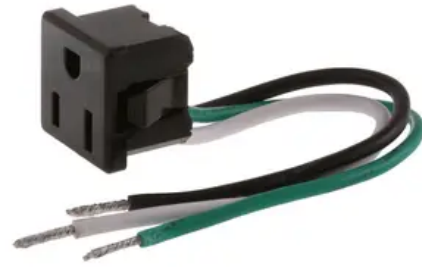

TradeSelect, Straight Blade, Single Receptacle, Snap-In, 15A 125V, 2-Pole 3-Wire, 5-15, Black

By Bryant
Catalog # RR374

TradeSelect, Straight Blade, Single Receptacle, Snap-In, 15A 125V, 2-Pole 3-Wire, 5-15, Black

Application

- Single Receptacle

Performance

Mechanical - Terminal Accommodation - #14 AWG 6 inch AWM/TEW FT1 105°C 600V on black and white leads, #14 AWG 6 inch AWM/TEW FT1 600V on green lead

General

Catalog Number	RR374
Color	Brown
EU RoHS Indicator	No
Environmental Conditions	Indoor Dry Unless Protected By Additional Means
Item Type	Snap-In Receptacles
Material	Thermoplastic
Material - Mounting Hardware	Snap-In
Number Of Poles	2-Pole
Series	Lampholder Accessories
Type	Snap-In Receptacles
UPC	883778304224

Dimensions

Display Size	Standard Sized Product
--------------	------------------------

Electrical Ratings

Amperage Rating	15 A
Connectivity	Wire Leads
Current / Amperage Rating	15 A
Current Rating	15 A
Phase	Single Phase
Voltage Rating	125 VAC
Wattage	1875