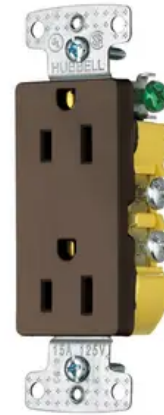

# TradeSelect, Straight Blade Devices, Residential Grade, Receptacles, Decorator Duplex, 15A 125V, 2-Pole 3- Wire Grounding, 5-15R, Brown

By Bryant  
Catalog # RRD15

tradeSELECT® Straight Blade Residential Grade, Decorator Duplex, 15A 125V, 2-Pole 3-Wire Grounding, 5-15R