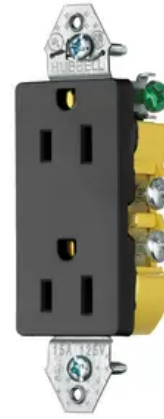

TradeSelect, Straight Blade, Decorator Duplex Receptacle, Less Ears, 15A 125V, 2-Pole 3-Wire Grounding, 5-15R, Black

By Bryant
Catalog # RRD15KBK

TradeSelect, Straight Blade, Decorator Duplex Receptacle, Less Ears, 15A 125V, 2-Pole 3-Wire Grounding, 5-15R, Black

Features

- Duplex
- Less Ears
- 15A 125V
- 2-Pole 3-Wire Grounding
- 5-15R

Application

Residential Receptacles

General

Catalog Number	RRD15KBK
Color	Black
EU RoHS Indicator	Yes
Environmental Conditions	Indoor Dry Unless Protected By Additional Means
Item Type	Decorator Duplex
Material	Thermoplastic
Material - Mounting Hardware	Screw Mounting
Number Of Poles	2-Pole
UPC	883778100697

Dimensions

Display Size Standard Sized Product

Electrical Ratings

Amperage Rating	15 A
Connectivity	Push and Side Wire
Current / Amperage Rating	15 A
Current Rating	15 A
Phase	Single Phase
Voltage Rating	125 VAC
Voltage Rating Description	125 VAC
Wattage	1875