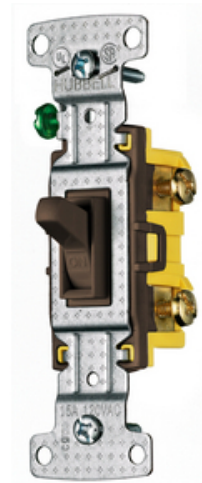

# TradeSelect, Switches and Lighting Controls, Toggle, Single Pole, Self Grounding, 15A 120V AC, Brown

By Bryant  
Catalog # [RS115S](#)

TradeSelect, Switches and Lighting Controls, Toggle, Single Pole, Self Grounding, 15A 120V AC, Brown

## Features

- Hi-visibility yellow base for easy installation
- Elongated strap for easier wall box mounting
- Tough thermoplastic with ultrasonically welded cover and base