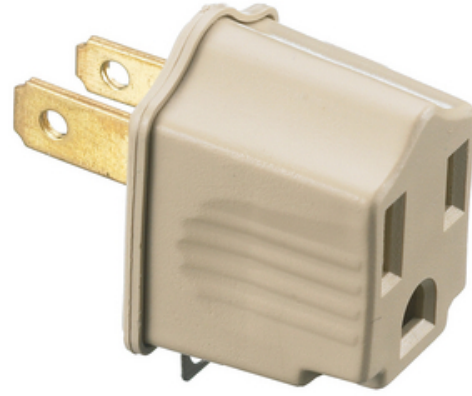

Adapters, Residential Grade, 15A 125V 2- Pole 2-Wire Non-Grounding Male to 15A 125V 2-Pole 3-Wire Grounding Female, Gray

By Bryant
Catalog # [RT200](#)

Adapters, Residential Grade, 15A 125V 2- Pole 2-Wire Non-Grounding Male to 15A 125V 2-Pole 3-Wire Grounding Female, Gray

General

Color	Ivory
Insulation	Insulated Body
Item Type	Adapters
Material	Composite
Operating Temperature	Max Continuous- 75 Degrees C, Minimum- -40 Without Impact
Series	Taps & Adaptors
UPC	883778112454

Logistics

Carton Quantity	10
-----------------	----

Product Assets

[Catalog Page - Bryant A-25 Catalog page](#)
[Catalogs - Bryant Full Line Catalog](#)

Related Products

[RT300I - Adapters, Residential Grade, Single to 3 Outlet, 15A 125V 2-Pole 3-Wire Grounding, Ivory](#)
[RT303 - Adapters, Heavy Duty Residential Grade, Single to 3 "X" Outlet, 15A 125V, 2-Pole 3-Wire Grounding, Ivory](#)
[RP646 - TradeSelect, Straight Blade Devices, Residential Grade, Male Plug, 15A 125V, 2-Pole 2-Wire Non-Grounding, 1-15P, Polarized, .40" Cord](#)
[RP649 - TradeSelect, Straight Blade, Female Connector, 15A 125V, 2-Pole 2-Wire Non-Grounding, 1-15R, .40" Cord Diameter, White](#)
[9053AB - Locking Devices, Locking Devices, Accessories, Straight Adapter, NEMA 3-Wire Male to 5-15R Female, 2-Pole 3-Wire Grounding, White](#)