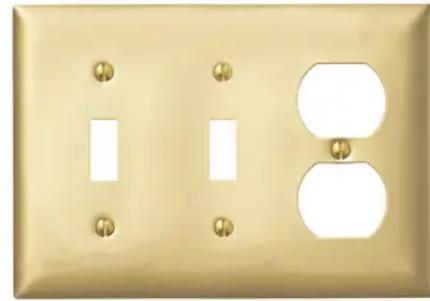

Wallplates and Boxes, Metallic Plates, 3- Gang, 2) Toggle, 1) Duplex, Standard Size, Brass Plated Steel

By Bryant
Catalog # SBP28

Wallplates and Boxes, Metallic Plates, 3- Gang, 2) Toggle, 1) Duplex, Standard Size, Brass Plated Steel

Features

-
-
-

Application

Protection against contact of live terminals and wiring. Provides finished look to installation.

General

Catalog Number	SBP28
Construction	Stamped
Cutout	2) Toggle, 1) Duplex
EU RoHS Indicator	Yes
Item Type	Screw Mount
Material	Brass, Plated
Material - Mounting Hardware	Screw Mounting
Number of Gang(s)	3-Gang
Orientation	Vertical Mount
Size	Standard
Specifications	<ul style="list-style-type: none"> • Appearance - Horizontal brushed appearance • Material - Brass

- Mounting Screws - Brass, Slotted Head
- Plate Openings - Toggle, Duplex
- Plate Type - 3-Gang

Style
Type
UPC

2-Toggle, 1-Duplex
Combination
883778200441

Dimensions

Display Size	Standard Sized
Thickness	0.03