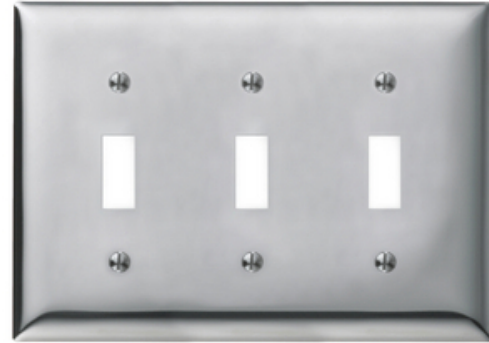

## Wallplates and Boxes, Metallic Plates, 3- Gang, 3) Toggles, Standard Size, Chrome Plated Steel

By Bryant  
Catalog # SCH3

Wallplates and Boxes, Metallic Plates, 3- Gang, 3) Toggles, Standard Size, Chrome Plated Steel

### Application

Protection against contact of live terminals and wiring.  
Provides finished look to installation.

### General

Construction	Stamped
Cutout	3) Toggle
EU RoHS Indicator	Yes
Item Type	Screw Mount
Material	Chrome
Material - Mounting Hardware	Screw Mounting
Number of Gang(s)	3-Gang
Orientation	Vertical Mount
Size	Standard
Style	3-Toggle
Type	Toggle
UPC	883778200595