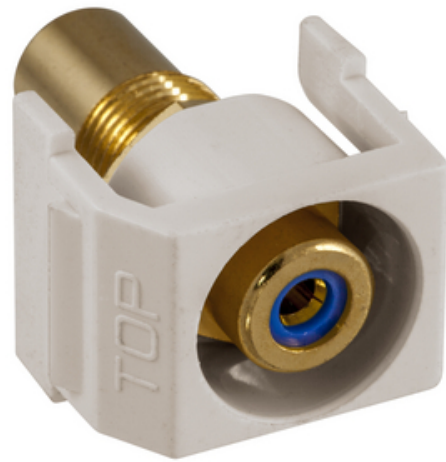

Recessed RCA Connector, Blue Insulator, Office White Housing

By Bryant
Catalog # [SFRCBROW](#)

Recessed RCA Connector, Blue Insulator, Office White Housing

Features

- Flush mount design
- High quality Gold plating
- Seamless Hubbell system integration

Application

Snap-Fit RCA Jack, Recessed

General

Contact	Beryllium Copper
EU RoHS Indicator	Yes
Environmental Conditions	Indoor Dry Unless Protected By Additional Means
Item Type	iSTATION RCA and Data Keystone Connectors
Material - Mounting Hardware	Snap-On- Snap-Fit
Style	Blue Insulator
Temperature Rating	Per TIA
Type	RCA, Pass-Thru, Recessed
UPC	662620286464

Dimensions

Display Size Standard Sized Product

Electrical Ratings

Connectivity	Plug-N-Play
Contact Resistance	100 Ohm
Withstand Voltage	1000V RMS, 1414V DC

Logistics

Carton Quantity 25

Product Assets

[Catalog Page - Bryant R-10 Catalog page](#)
[Catalogs - Bryant Full Line Catalog](#)