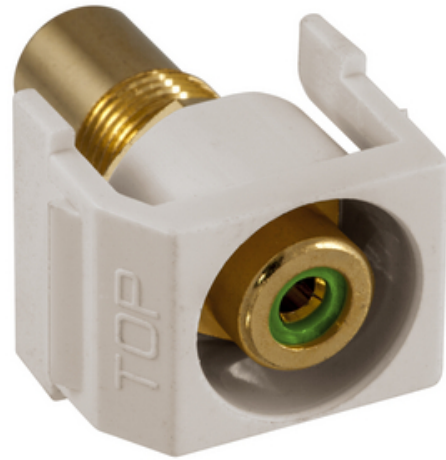

Recessed RCA Connector, Green Insulator, Office White Housing

By Bryant
Catalog # [SFRCGNROW](#)

Recessed RCA Connector, Green Insulator, Office White Housing

Features

- Flush mount design
- High quality Gold plating
- Seamless Hubbell system integration

Application

Snap-Fit RCA Jack, Recessed

General

Contact	Beryllium Copper
EU RoHS Indicator	Yes
Environmental Conditions	Indoor Dry Unless Protected By Additional Means
Item Type	iSTATION RCA and Data Keystone Connectors
Material - Mounting Hardware Style	Snap-On- Snap-Fit Green Insulator
Temperature Rating	Per TIA
Type	RCA, Pass-Thru, Recessed
UPC	662620286532

Dimensions

Display Size Standard Sized Product

Electrical Ratings

Connectivity	Plug-N-Play
Contact Resistance	100 Ohm
Withstand Voltage	1000V RMS, 1414V DC

Logistics

Carton Quantity 25

Product Assets

[Catalog Page - Bryant R-10 Catalog page](#)
[Catalogs - Bryant Full Line Catalog](#)