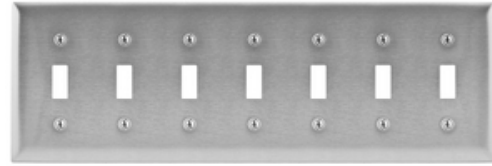

# Wallplates and Boxes, Metallic Plates, 7- Gang, 7) Toggle Openings, Standard Size, Stainless Steel

By Bryant  
Catalog # [SS607](#)

Wallplates and Boxes, Metallic Plates, 7- Gang, 7) Toggle Openings, Standard Size, Stainless Steel

## Application

Protection against contact of live terminals and wiring.  
Provides finished look to installation.

## General

Construction	Stamped
Cutout	7) Toggle
EU RoHS Indicator	Yes
Item Type	Screw Mount
Material	Stainless Steel, Type 302/304
Material - Mounting Hardware	Screw Mounting
Number of Gang(s)	7-Gang
Orientation	Vertical Mount
Size	Standard
Style	7-Toggle
Type	Toggle
UPC	883778201073