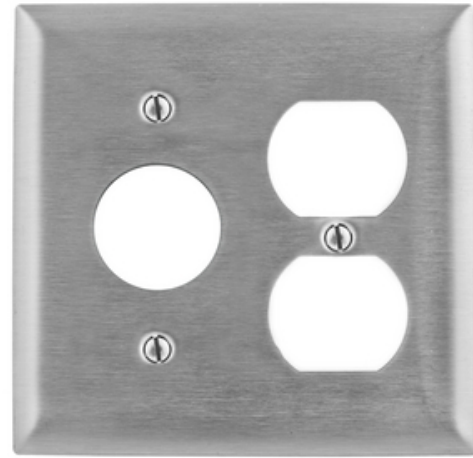

Wallplates and Boxes, Metallic Plates, 2- Gang, 1) Duplex 1) 1.40" Openings, Standard Size, Stainless Steel

By Bryant
Catalog # [SS78](#)

Wallplates and Boxes, Metallic Plates, 2- Gang, 1) Duplex 1) 1.40" Openings, Standard Size, Stainless Steel

Application

Protection against contact of live terminals and wiring.
Provides finished look to installation.

General

Construction	Stamped
Cutout	1) 1.40" Opening, 1) Duplex
EU RoHS Indicator	Yes
Item Type	Screw Mount
Material	Stainless Steel, Type 302/304
Material - Mounting Hardware	Screw Mounting
Number of Gang(s)	2-Gang
Orientation	Vertical Mount
Size	Standard
Style	1-Single Receptacle, 1-Duplex
Type	Combination
UPC	883778201288