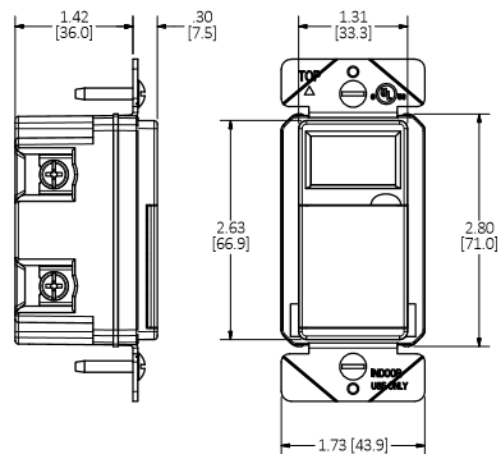

Performance

Electrical	
Operating Voltage	120V AC
Wiring	Neutral Wire Required
Mechanical	
Terminal Accommodations	#14 AWG min. - #12 AWG max.
Environmental	
Operating Location	Indoor Use Only
Operating Temperature	32°F to 104°F (0°C to 40°C) with rate of change not exceeding 20°F(11°C) per hour
Controls	
Operation Modes	Automatic, Countdown, Manual and Random
Load Capacity	
Electronic Ballast/LED	5A
Motor	1/2 hp
Resistive	15A