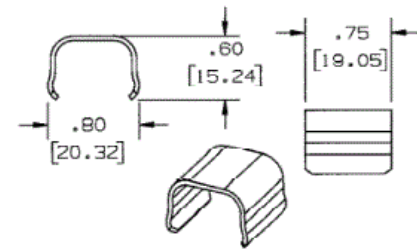

Raceway
Metal Raceway
HBL500 Series Connection Cover

BRYANT

Features

- To cover potential openings where two lengths of like raceways come together.

Ordering Information

Description	Color	UPC Number	Catalog Number
Connection Cover	Ivory	783585216706	HBL506IV

Listings

UL Listed
CSA Certified

Specifications

Height	0.60"
Width	0.80"
Length	0.60"

Online Resources

Customer Use Drawing
eCatalog
Installation Instructions

Dimensions in Inches (mm)

Bryant Electric • An affiliate of Hubbell Incorporated (Delaware) • 40 Waterview Drive • Shelton, CT 06484
Phone (800) 323-2792 • Specifications subject to change without notice