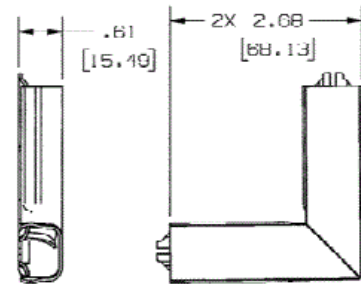

Raceway  
Metal Raceway  
HBL500 Series 90° Flat Elbow

**BRYANT**

**Features**

- For right angle turns on same surface.

**Ordering Information**

Description	Color	UPC Number	Catalog Number
90° Flat Elbow	Ivory	783585216713	HBL511IV

**Listings**

UL Listed  
CSA Certified

**Specifications**

Height	0.61"
Width	2.68"
Length	2.68"

**Online Resources**

Customer Use Drawing  
eCatalog  
Installation Instructions

Dimensions in Inches (mm)

Bryant Electric • An affiliate of Hubbell Incorporated (Delaware) • 40 Waterview Drive • Shelton, CT 06484  
Phone (800) 323-2792 • Specifications subject to change without notice