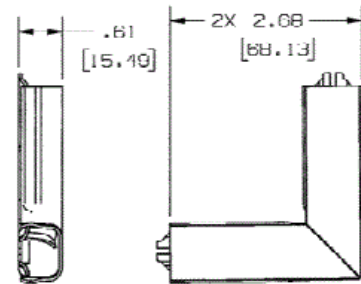

Raceway
Metal Raceway
HBL500 Series 90° Flat Elbow

BRYANT

Features

- For right angle turns on same surface.

Ordering Information

Description	Color	UPC Number	Catalog Number
90° Flat Elbow	White	783585145235	HBL511W

Listings

UL Listed
CSA Certified

Specifications

Height	0.61"
Width	2.68"
Length	2.68"

Online Resources

Customer Use Drawing
eCatalog
Installation Instructions

Dimensions in Inches (mm)

Bryant Electric • An affiliate of Hubbell Incorporated (Delaware) • 40 Waterview Drive • Shelton, CT 06484
Phone (800) 323-2792 • Specifications subject to change without notice