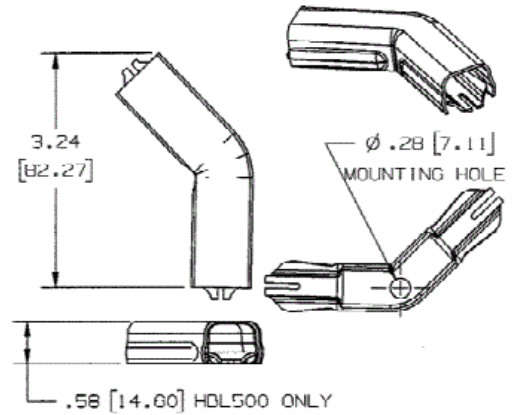

Raceway

Metal Raceway

HBL500 Series 45° Flat Elbow

BRYANT

Features

- For diagonal 45° turns on same surface.

Ordering Information

Description	Color	UPC Number	Catalog Number
45° Flat Elbow	Ivory	783585216720	HBL512IV

Listings

UL Listed
CSA Certified

Specifications

Height	0.58"
Width	2.68"
Length	2.68"

Online Resources

Customer Use Drawing
eCatalog
Installation Instructions

Dimensions in Inches (mm)

Bryant Electric • An affiliate of Hubbell Incorporated (Delaware) • 40 Waterview Drive • Shelton, CT 06484
Phone (800) 323-2792 • Specifications subject to change without notice