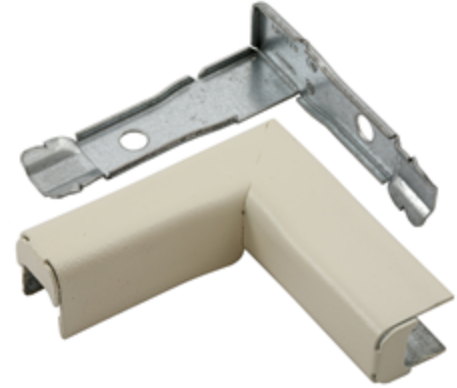

**Raceway**  
**Metal Raceway**  
**Right Internal Twisted Elbow**

**Features**

- For use with HBL500, HBL700 and HBL750 Series Raceway
- For 90° twist with 90° turn.
- For double turn at right angles from one to another.
- From a flat run on a side wall to a flat run on a ceiling, edge of door or window trim.

**Ordering Information**

Description	Color	UPC Number	Catalog Number
Right Internal Twisted Elbow	Ivory	783585423081	HBL5711RHIVA

**Listings**

UL Listed  
CSA Certified

**Specifications**

Height	0.94"
Width	2.98"
Length	3.00"