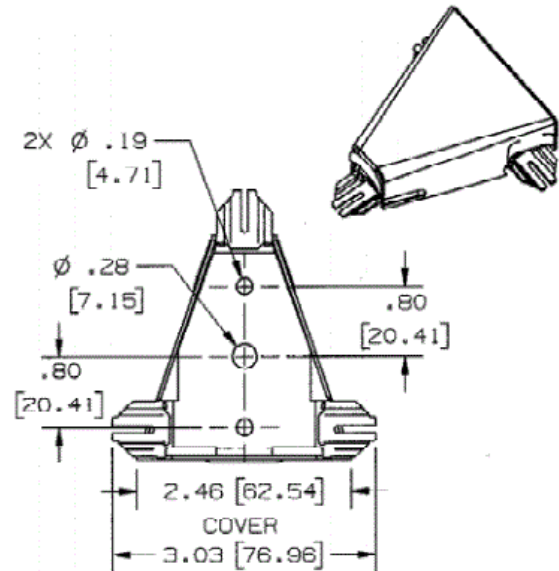

Raceway Metal Raceway Tee Fitting

BRYANT

Features

- For use with HBL500, HBL700 and HBL750 Series Raceway
- For branches at right angles.

Ordering Information

Description	Color	UPC Number	Catalog Number
Tee Fitting	Ivory	783585423111	HBL5715IVA

Listings

UL Listed
CSA Certified

Specifications

Height	1.14"
Width	3.03"
Length	3.06"

Online Resources

Customer Use Drawing
eCatalog
Installation Instructions

Dimensions in Inches (mm)

Bryant Electric • An affiliate of Hubbell Incorporated (Delaware) • 40 Waterview Drive • Shelton, CT 06484
Phone (800) 323-2792 • Specifications subject to change without notice