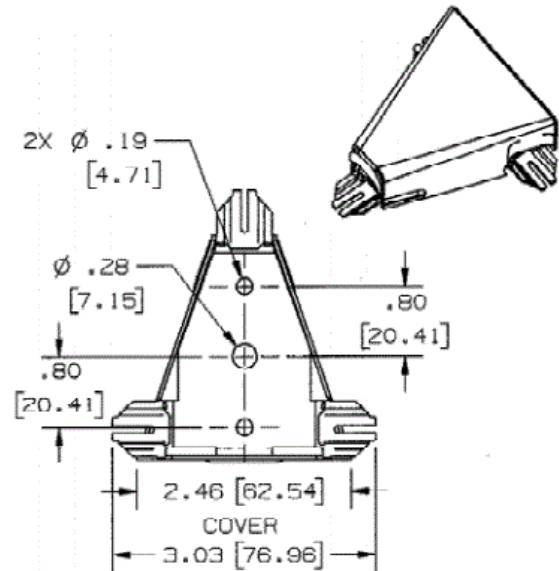

Raceway Metal Raceway Tee Fitting

BRYANT

Features

- For use with HBL500, HBL700 and HBL750 Series Raceway
- For branches at right angles.

Ordering Information

Description	Color	UPC Number	Catalog Number
Tee Fitting	White	783585423128	HBL5715WA

Listings

UL Listed
CSA Certified

Specifications

Height	1.14"
Width	3.03"
Length	3.06"

Online Resources

Customer Use Drawing
eCatalog
Installation Instructions

Dimensions in Inches (mm)

Bryant Electric • An affiliate of Hubbell Incorporated (Delaware) • 40 Waterview Drive • Shelton, CT 06484
Phone (800) 323-2792 • Specifications subject to change without notice