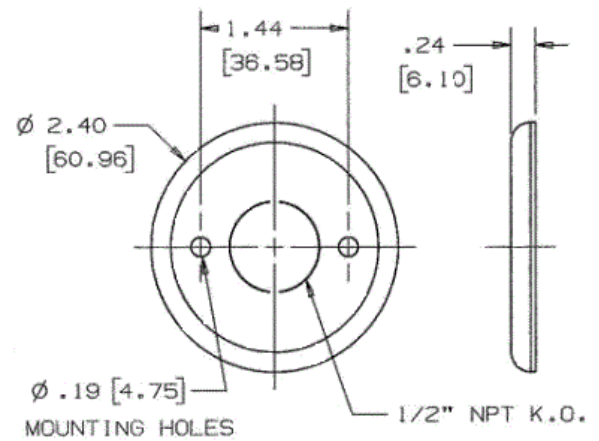

Raceway
Metal Raceway
Blank Round Cover

BRYANT

Features

- For use with HBL500, HBL700 and HBL750 Series Raceway
- For use with HBL5735IVA, HBL5737IVA/ WA, HBL5737AIVA/WA, HBL5739AIVA, HBL5738IVA/WA, HBL5738AIVA/WA and HBL5739IVA/WA.
- Has ½ in. trade size KO in center.

Ordering Information

Description	Color	UPC Number	Catalog Number
Blank Round Cover	White	783585230115	HBL5736W

Listings

UL Listed
CSA Certified

Specifications

Height	4.19"
Width	4.19"
Length	0.38"

Online Resources

Customer Use Drawing
eCatalog
Installation Instructions

Dimensions in Inches (mm)

Bryant Electric • An affiliate of Hubbell Incorporated (Delaware) • 40 Waterview Drive • Shelton, CT 06484
Phone (800) 323-2792 • Specifications subject to change without notice