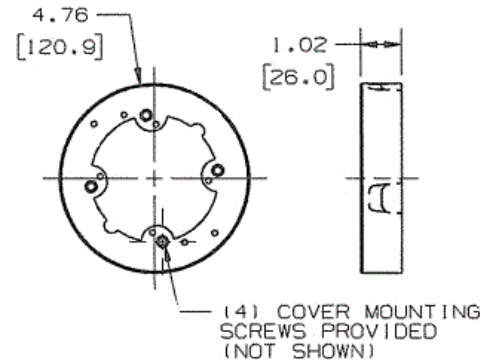

Raceway Metal Raceway Round Extension Box (Open Base)

BRYANT

Features

- For use with HBL500, HBL700 and HBL750 Series Raceway
- 4.75 inches O.D.
- For mounting on 3.25 in. (83.00) or 4 in. (102.00) round or square conduit boxes or other recessed outlets.
- Cover takes any device with mounting screw centers of 2.75 in. (69.85), 3.5 in. (89.00) and 4.06 in. (103.00).

Ordering Information

Description	Color	UPC Number	Catalog Number
Round Extension Box (Open Base)	Ivory	783585423234	HBL57371VA

Listings

UL Listed
CSA Certified

Specifications

Height	4.75"
Width	4.75"
Length	1.02"

Online Resources

Customer Use Drawing
eCatalog
Installation Instructions

Dimensions in Inches (mm)

Bryant Electric • An affiliate of Hubbell Incorporated (Delaware) • 40 Waterview Drive • Shelton, CT 06484
Phone (800) 323-2792 • Specifications subject to change without notice