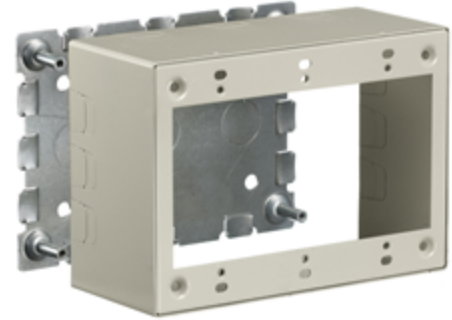

### 3-Gang Extra Deep Box

#### Features

- For use with HBL500, HBL700 and HBL750 Series Raceway
- Hubbell Handi-Screw® eases installation by eliminating difficult to install long screws
- Rounded corners with no sharp edges
- One seam construction provides a “clean” look
- Box design allows standard wallplates to be mounted flush with virtually no perimeter profile exposed

#### Specifications

Height	4.54"
Width	6.45"
Length	2.75"