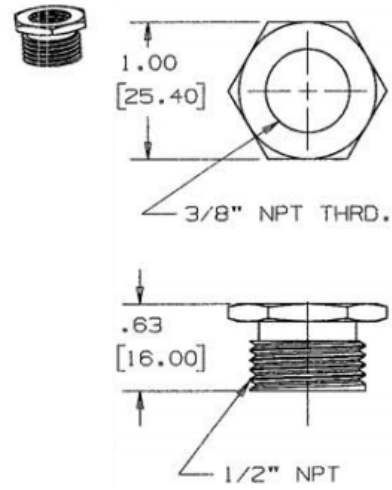

Raceway Metal Raceway Special Nipple

BRYANT

Features

- For use with HBL500, HBL700 and HBL750 Series Raceway
- For hanging or connecting either .375 in. (9.5) or .5 in. (12.7) fixtures to Hubbell fittings with 1/2 in. trade size KOs.

Ordering Information

Description	Color	UPC Number	Catalog Number
Special Nipple	Steel	783585217253	HBL5780

Listings

UL Listed
CSA Certified

Specifications

Height	0.63"
Width	0.63"
Length	0.63"

Online Resources

Customer Use Drawing
eCatalog
Installation Instructions

Dimensions in Inches (mm)

Bryant Electric • An affiliate of Hubbell Incorporated (Delaware) • 40 Waterview Drive • Shelton, CT 06484
Phone (800) 323-2792 • Specifications subject to change without notice