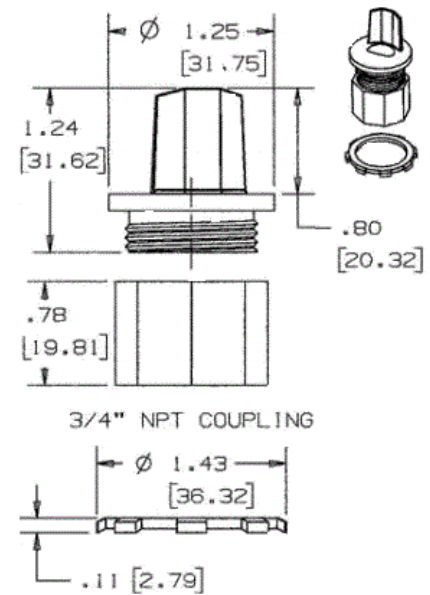

Raceway Metal Raceway Box Connector

BRYANT

Features

- For use with HBL500, HBL700 and HBL750 Series Raceway
- For connecting raceway to conduit boxes or panel boxes having KO for conduit.
- May also be used for conduit type fittings.
- 3/4" (19) Female

Ordering Information

Description	Color	UPC Number	Catalog Number
Box Connector	Steel	783585217277	HBL5781A

Listings

UL Listed
CSA Certified

Specifications

Height	0.75"
Width	1.24"
Length	0.75"

Online Resources

Customer Use Drawing
eCatalog
Installation Instructions

Dimensions in Inches (mm)

Bryant Electric • An affiliate of Hubbell Incorporated (Delaware) • 40 Waterview Drive • Shelton, CT 06484
Phone (800) 323-2792 • Specifications subject to change without notice