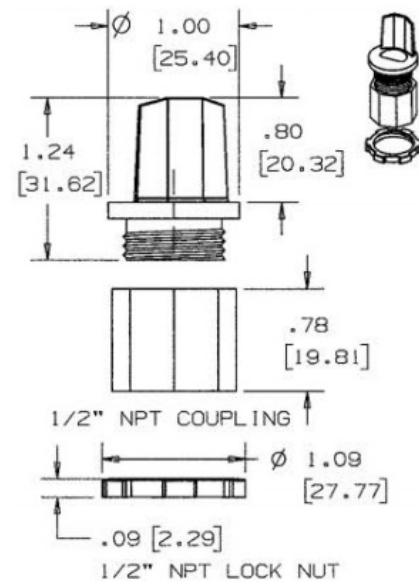

## Ordering Information

Description	Color	UPC Number	Catalog Number
Box Connector	Steel	783585217260	HBL5781

## Specifications

Height	0.75"
Width	1.24"
Length	0.75"