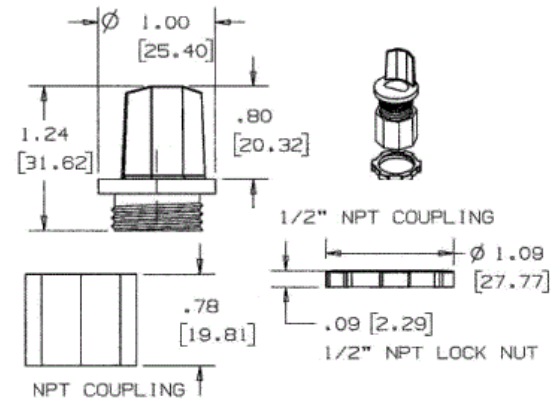

Raceway Metal Raceway Conduit Connector

BRYANT

Features

- For use with HBL500, HBL700 and HBL750 Series Raceway
- For connecting raceway to conduit.
- 3/4" (19.1) Female

Ordering Information

Description	Color	UPC Number	Catalog Number
Conduit Connector	Steel	783585217291	HBL5782C

Listings

UL Listed
CSA Certified

Specifications

Height	0.75"
Width	1.75"
Length	0.75"

Online Resources

Customer Use Drawing
eCatalog
Installation Instructions

Dimensions in Inches (mm)

Bryant Electric • An affiliate of Hubbell Incorporated (Delaware) • 40 Waterview Drive • Shelton, CT 06484
Phone (800) 323-2792 • Specifications subject to change without notice