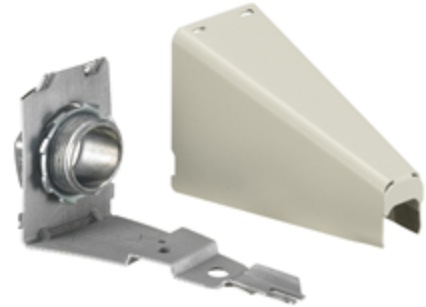

Raceway Metal Raceway Entrance Connector

BRYANT

Features

- For use with HBL500, HBL700 and HBL750 Series Raceway
- One 3/4 in. KO for panel or conduit connection.
- One 3/4 in. chase nipple and locknut furnished.

Ordering Information

Description	Color	UPC Number	Catalog Number
Entrance Connector	Ivory	783585423791	HBL5786AIVA

Listings

UL Listed
CSA Certified

Specifications

Height	1.84"
Width	3.89"
Length	1.50"

Online Resources