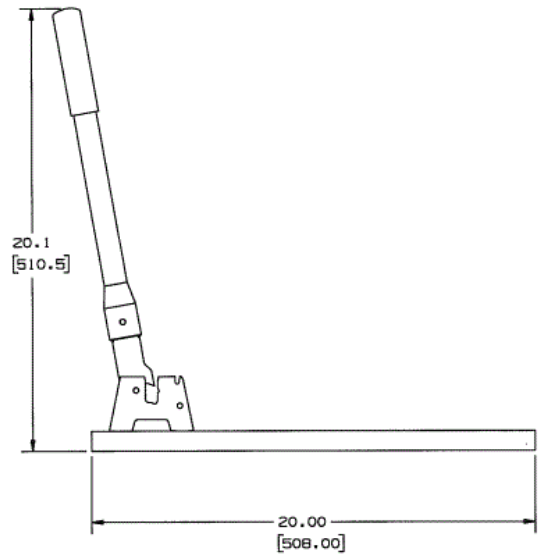

Raceway

Metal Raceway

HBL500 Series Cutter

BRYANT

Features

- Portable cutter for HBL500 Series Raceway

Ordering Information

Description	Material	UPC Number	Catalog Number
HBL500 Series Cutter	Steel	783585217383	HBL605CUT

Listings

UL Listed
CSA Certified

Specifications

Height	3'
Width	0.5"
Length	3'

Online Resources

Customer Use Drawing
eCatalog
Installation Instructions

Dimensions in Inches (mm)

Bryant Electric • An affiliate of Hubbell Incorporated (Delaware) • 40 Waterview Drive • Shelton, CT 06484
Phone (800) 323-2792 • Specifications subject to change without notice