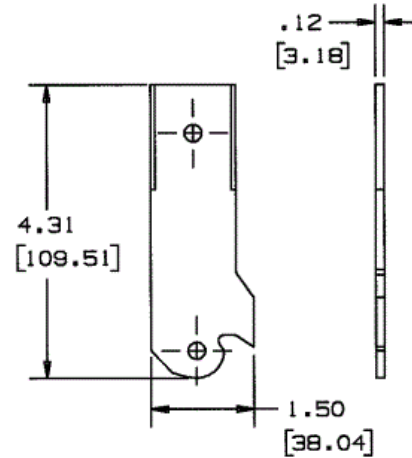

Raceway
Metal Raceway
HBL500 Series Cutter Replacement Blade

Features

- Replacement Blade for HBL605CUT

Ordering Information

Description	Material	UPC Number	Catalog Number
HBL500 Series Cutter Replacement Blade	Stainless Steel	783585217390	HBL605K

Listings

UL Listed
CSA Certified

Specifications

Height	0.5"
Width	2.00"
Length	0.1"

Online Resources

Customer Use Drawing
eCatalog
Installation Instructions

Dimensions in Inches (mm)

Bryant Electric • An affiliate of Hubbell Incorporated (Delaware) • 40 Waterview Drive • Shelton, CT 06484
Phone (800) 323-2792 • Specifications subject to change without notice