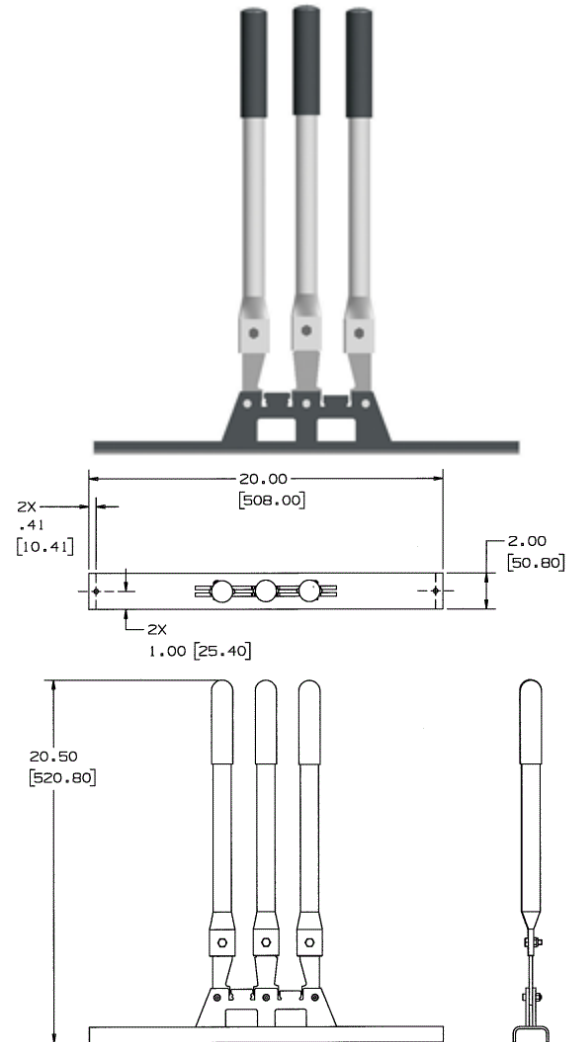

Raceway Metal Raceway HBL2000 Series Cutter

BRYANT

Features

- Portable cutter for HBL2000 Series Raceway
- Not for use with HBL2000A series

Ordering Information

Description	Material	UPC Number	Catalog Number
HBL2000 Series Cutter	Steel	783585217437	HBL620C

Listings

UL Listed
CSA Certified

Specifications

Height	3'
Width	0.5"
Length	3'

Online Resources

Customer Use Drawing
eCatalog
Installation Instructions

Dimensions in Inches (mm)

Bryant Electric • An affiliate of Hubbell Incorporated (Delaware) • 40 Waterview Drive • Shelton, CT 06484
Phone (800) 323-2792 • Specifications subject to change without notice