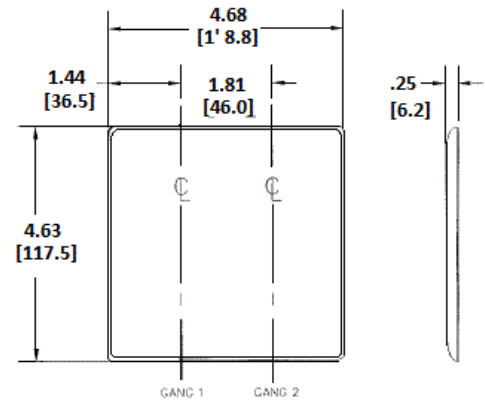

Wallplates

Combination Wallplates, 2-Gang

Features

- Reinforcement ribs for extra strength
- High-impact, self-extinguishing nylon material
- Captive screw feature holds mounting screw in place

Ordering Information

Description	Color	Catalog Number	UPC
2-Gang, 1-Toggle, 1-Telephone .406 in. (10.3) Hole, Strap Mount	Black	NP112BK	883778104800

Listings

UL Listed
CSA Certified

Specifications

Material	Nylon
Plate Type	2-Gang
Plate Openings	Toggle, Telephone
Mounting Screws	Steel painted, slotted head
Appearance	Smooth