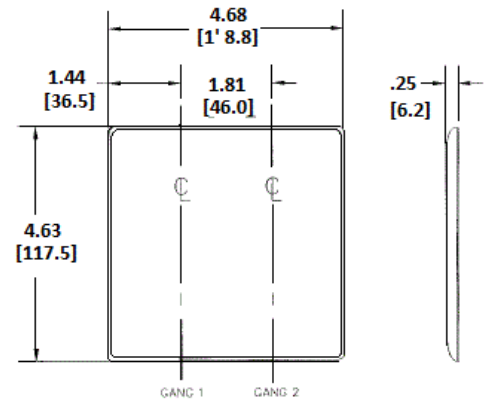

Wallplates Combination Wallplates, 2-Gang

BRYANT®

Features

- Reinforcement ribs for extra strength
- High-impact, self-extinguishing nylon material
- Captive screw feature holds mounting screw in place

Ordering Information

Description	Color	Catalog Number	UPC
2-Gang, 1-Toggle, 1-Telephone .406 in. (10.3) Hole, Strap Mount	Gray	NP112GY	883778104794

Listings

UL Listed
CSA Certified

Specifications

Material	Nylon
Plate Type	2-Gang
Plate Openings	Toggle, Telephone
Mounting Screws	Steel painted, slotted head
Appearance	Smooth