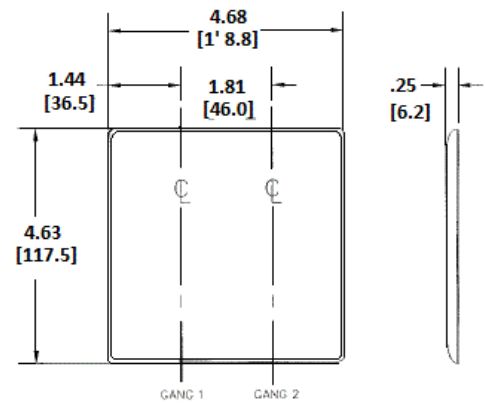

Wallplates

Combination Wallplates, 2-Gang

Features

- Reinforcement ribs for extra strength
- High-impact, self-extinguishing nylon material
- Captive screw feature holds mounting screw in place

Ordering Information

| Description | Color | Catalog Number | UPC |
|---|-------|----------------|--------------|
| 2-Gang, 1-Toggle, 1-Telephone .406 in. (10.3) Hole, Strap Mount | Ivory | NP112I | 883778104787 |

Listings

UL Listed
CSA Certified

Specifications

| | |
|-----------------|-----------------------------|
| Material | Nylon |
| Plate Type | 2-Gang |
| Plate Openings | Toggle, Telephone |
| Mounting Screws | Steel painted, slotted head |
| Appearance | Smooth |