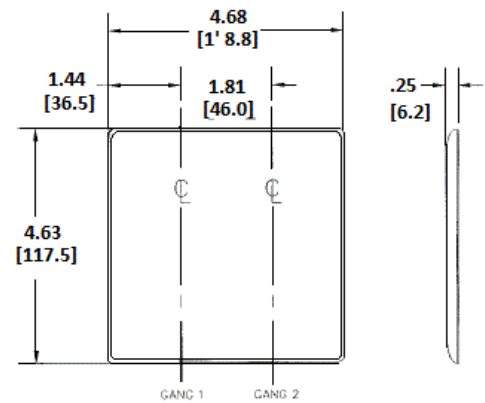

Wallplates
Combination Wallplates, 2-Gang

Features

- Reinforcement ribs for extra strength
- High-impact, self-extinguishing nylon material
- Captive screw feature holds mounting screw in place

Ordering Information

Description	Color	Catalog Number	UPC
2-Gang, 1-Toggle, 1-Telephone .406 in. (10.3) Hole, Strap Mount	Office White	NP112OW	883778104848

Listings

UL Listed
 CSA Certified

Specifications

Material	Nylon
Plate Type	2-Gang
Plate Openings	Toggle, Telephone
Mounting Screws	Steel painted, slotted head
Appearance	Smooth