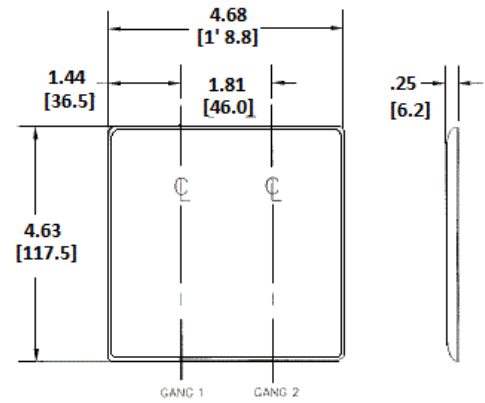

### Ordering Information

Description	Color	Catalog Number	UPC
2-Gang, 1-Toggle, 1-Telephone .406 in. (10.3) Hole, Strap Mount	Brown	NP112	883778104770

### Specifications

Material	Nylon
Plate Type	2-Gang
Plate Openings	Toggle, Telephone
Mounting Screws	Steel painted, slotted head
Appearance	Smooth