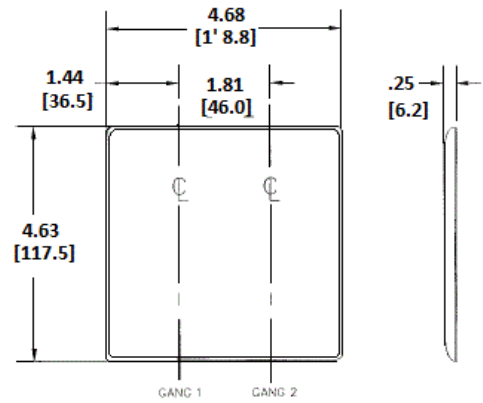

Wallplates
Combination Wallplates, 2-Gang

Features

- Reinforcement ribs for extra strength
- High-impact, self-extinguishing nylon material
- Captive screw feature holds mounting screw in place

Ordering Information

Description	Color	Catalog Number	UPC
2-Gang, 1-Toggle Opening, 1-Blank	Gray	NP113GY	883778104428

Listings

UL Listed
 CSA Certified

Specifications

Material	Nylon
Plate Type	2-Gang
Plate Openings	Toggle, Blank
Mounting Screws	Steel painted, slotted head
Appearance	Smooth