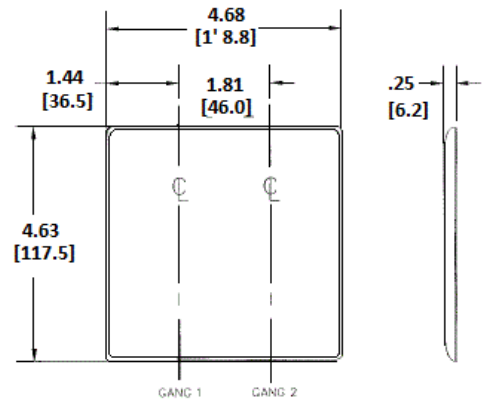

**Wallplates**  
**Combination Wallplates, 2-Gang**

**Features**

- Reinforcement ribs for extra strength
- High-impact, self-extinguishing nylon material
- Captive screw feature holds mounting screw in place

**Ordering Information**

Description	Color	Catalog Number	UPC
2-Gang, 1-Toggle Opening, 1-Blank	Ivory	NP113I	883778104404

**Listings**

UL Listed  
 CSA Certified

**Specifications**

Material	Nylon
Plate Type	2-Gang
Plate Openings	Toggle, Blank
Mounting Screws	Steel painted, slotted head
Appearance	Smooth