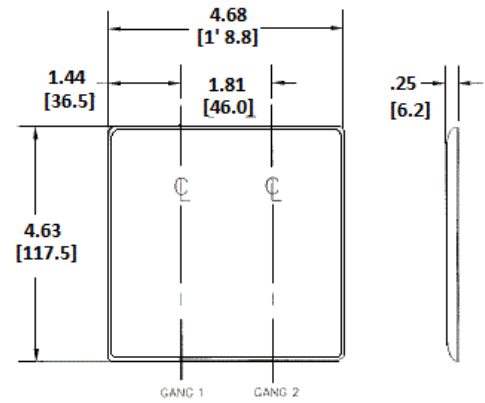

**Wallplates**  
**Combination Wallplates, 2-Gang**

**Features**

- Reinforcement ribs for extra strength
- High-impact, self-extinguishing nylon material
- Captive screw feature holds mounting screw in place

**Ordering Information**

Description	Color	Catalog Number	UPC
2-Gang, 1-Toggle Opening, 1-Blank	White	NP113W	883778104411

**Listings**

UL Listed  
 CSA Certified

**Specifications**

Material	Nylon
Plate Type	2-Gang
Plate Openings	Toggle, Blank
Mounting Screws	Steel painted, slotted head
Appearance	Smooth