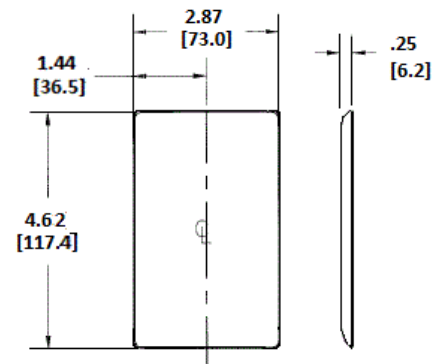

Ordering Information

Description	Color	Catalog Number	UPC
1-Gang, 1-Telephone .406 in. (10.3) Dia. Hole, Box Mount	Almond	NP11AL	883778103889

Listings

UL Listed
CSA Certified

Specifications

Material	Nylon
Plate Type	1-Gang
Plate Openings	Telephone
Mounting Screws	Steel painted, slotted head
Appearance	Smooth