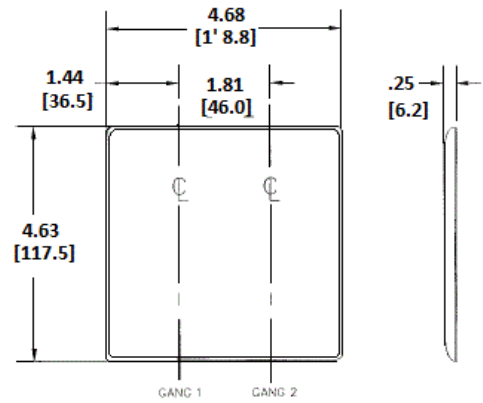

Wallplates
Combination Wallplates, 2-Gang

Features

- Reinforcement ribs for extra strength
- High-impact, self-extinguishing nylon material
- Captive screw feature holds mounting screw in place

Ordering Information

Description	Color	Catalog Number	UPC
2-Gang, 1-Blank, 1-Telephone .406" (10.3) Dia. Hole, 1-Blank, Strap Mount	Gray	NP1214GY	883778104954

Listings

UL Listed
 CSA Certified

Specifications

Material	Nylon
Plate Type	2-Gang
Plate Openings	Blank, Telephone
Mounting Screws	Steel painted, slotted head
Appearance	Smooth