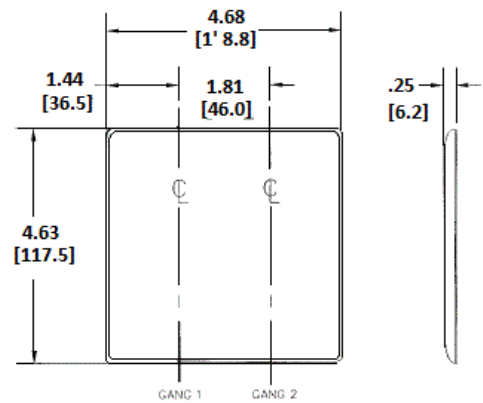

**Wallplates**  
**Combination Wallplates, 2-Gang**

**Features**

- Reinforcement ribs for extra strength
- High-impact, self-extinguishing nylon material
- Captive screw feature holds mounting screw in place

**Ordering Information**

Description	Color	Catalog Number	UPC
2-Gang, 1-Blank, 1-Telephone .406" (10.3) Dia. Hole, 1-Blank, Strap Mount	Ivory	<b>NP1214I</b>	883778104947

**Listings**

UL Listed  
 CSA Certified

**Specifications**

Material	Nylon
Plate Type	2-Gang
Plate Openings	Blank, Telephone
Mounting Screws	Steel painted, slotted head
Appearance	Smooth

**Online Resources**

Customer Use Drawing  
 eCatalog