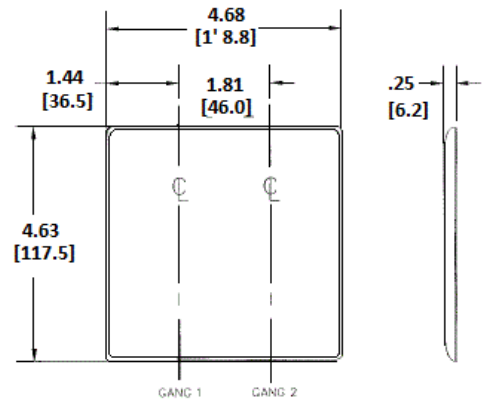

Wallplates
Combination Wallplates, 2-Gang

Features

- Reinforcement ribs for extra strength
- High-impact, self-extinguishing nylon material
- Captive screw feature holds mounting screw in place

Ordering Information

Description	Color	Catalog Number	UPC
2-Gang, 1-Blank, 1-Telephone .406" (10.3) Dia. Hole, 1-Blank, Strap Mount	White	NP1214W	883778104978

Listings

UL Listed
 CSA Certified

Specifications

Material	Nylon
Plate Type	2-Gang
Plate Openings	Blank, Telephone
Mounting Screws	Steel painted, slotted head
Appearance	Smooth