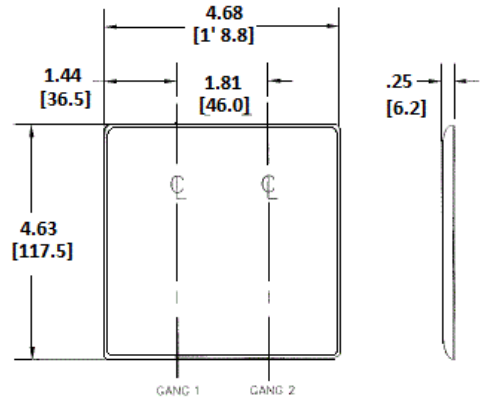

### Ordering Information

Description	Color	Catalog Number	UPC
2-Gang, 1-Decorator, 1-Telephone .406 in. (10.3) Hole, Strap Mount	Gray	NP1226GY	883778105036

### Specifications

Material	Nylon
Plate Type	2-Gang
Plate Openings	Toggle, Telephone
Mounting Screws	Steel painted, slotted head
Appearance	Smooth