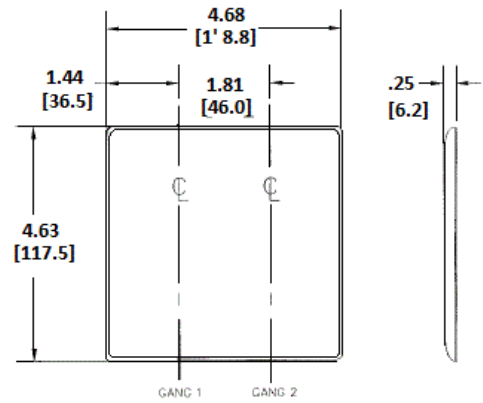

Wallplates

Combination Wallplates, 2-Gang

Features

- Reinforcement ribs for extra strength
- High-impact, self-extinguishing nylon material
- Captive screw feature holds mounting screw in place

Ordering Information

Description	Color	Catalog Number	UPC
2-Gang, 1-Decorator, 1-Telephone .406 in. (10.3) Hole, Strap Mount	Ivory	NP1226I	883778105029

Listings

UL Listed
CSA Certified

Specifications

Material	Nylon
Plate Type	2-Gang
Plate Openings	Toggle, Telephone
Mounting Screws	Steel painted, slotted head
Appearance	Smooth