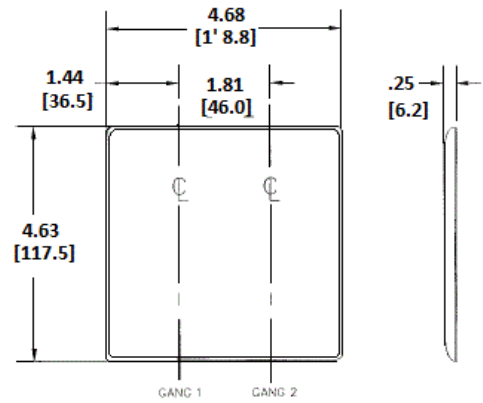

Wallplates
Combination Wallplates, 2-Gang

Features

- Reinforcement ribs for extra strength
- High-impact, self-extinguishing nylon material
- Captive screw feature holds mounting screw in place

Ordering Information

Description	Color	Catalog Number	UPC
2-Gang, 1-Decorator, 1-Telephone .406 in. (10.3) Hole, Strap Mount	White	NP1226W	883778105050

Listings

UL Listed
 CSA Certified

Specifications

Material	Nylon
Plate Type	2-Gang
Plate Openings	Decorator, Telephone
Mounting Screws	Steel painted, slotted head
Appearance	Smooth