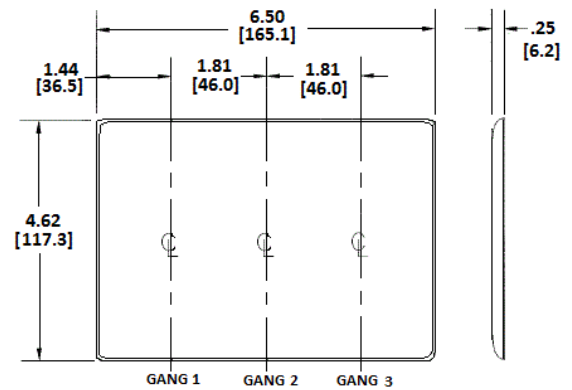

Wallplates Combination Wallplates, 3-Gang

BRYANT®

Features

- Reinforcement ribs for extra strength
- High-impact, self-extinguishing nylon material
- Captive screw feature holds mounting screw in place

Ordering Information

Description	Color	Catalog Number	UPC
3-Gang, 1-Toggle, 2-Decorator Openings	Gray	NP1262GY	883778105449

Listings

UL Listed
CSA Certified

Specifications

Material	Nylon
Plate Type	3-Gang
Plate Openings	Toggle, Decorator
Mounting Screws	Steel painted, slotted head
Appearance	Smooth

Online Resources

Customer Use Drawing
eCatalog

Dimensions in Inches (mm)

Bryant Electric • An affiliate of Hubbell Incorporated (Delaware) • 40 Waterview Drive • Shelton, CT 06484
Phone (800) 323-2792 • Specifications subject to change without notice